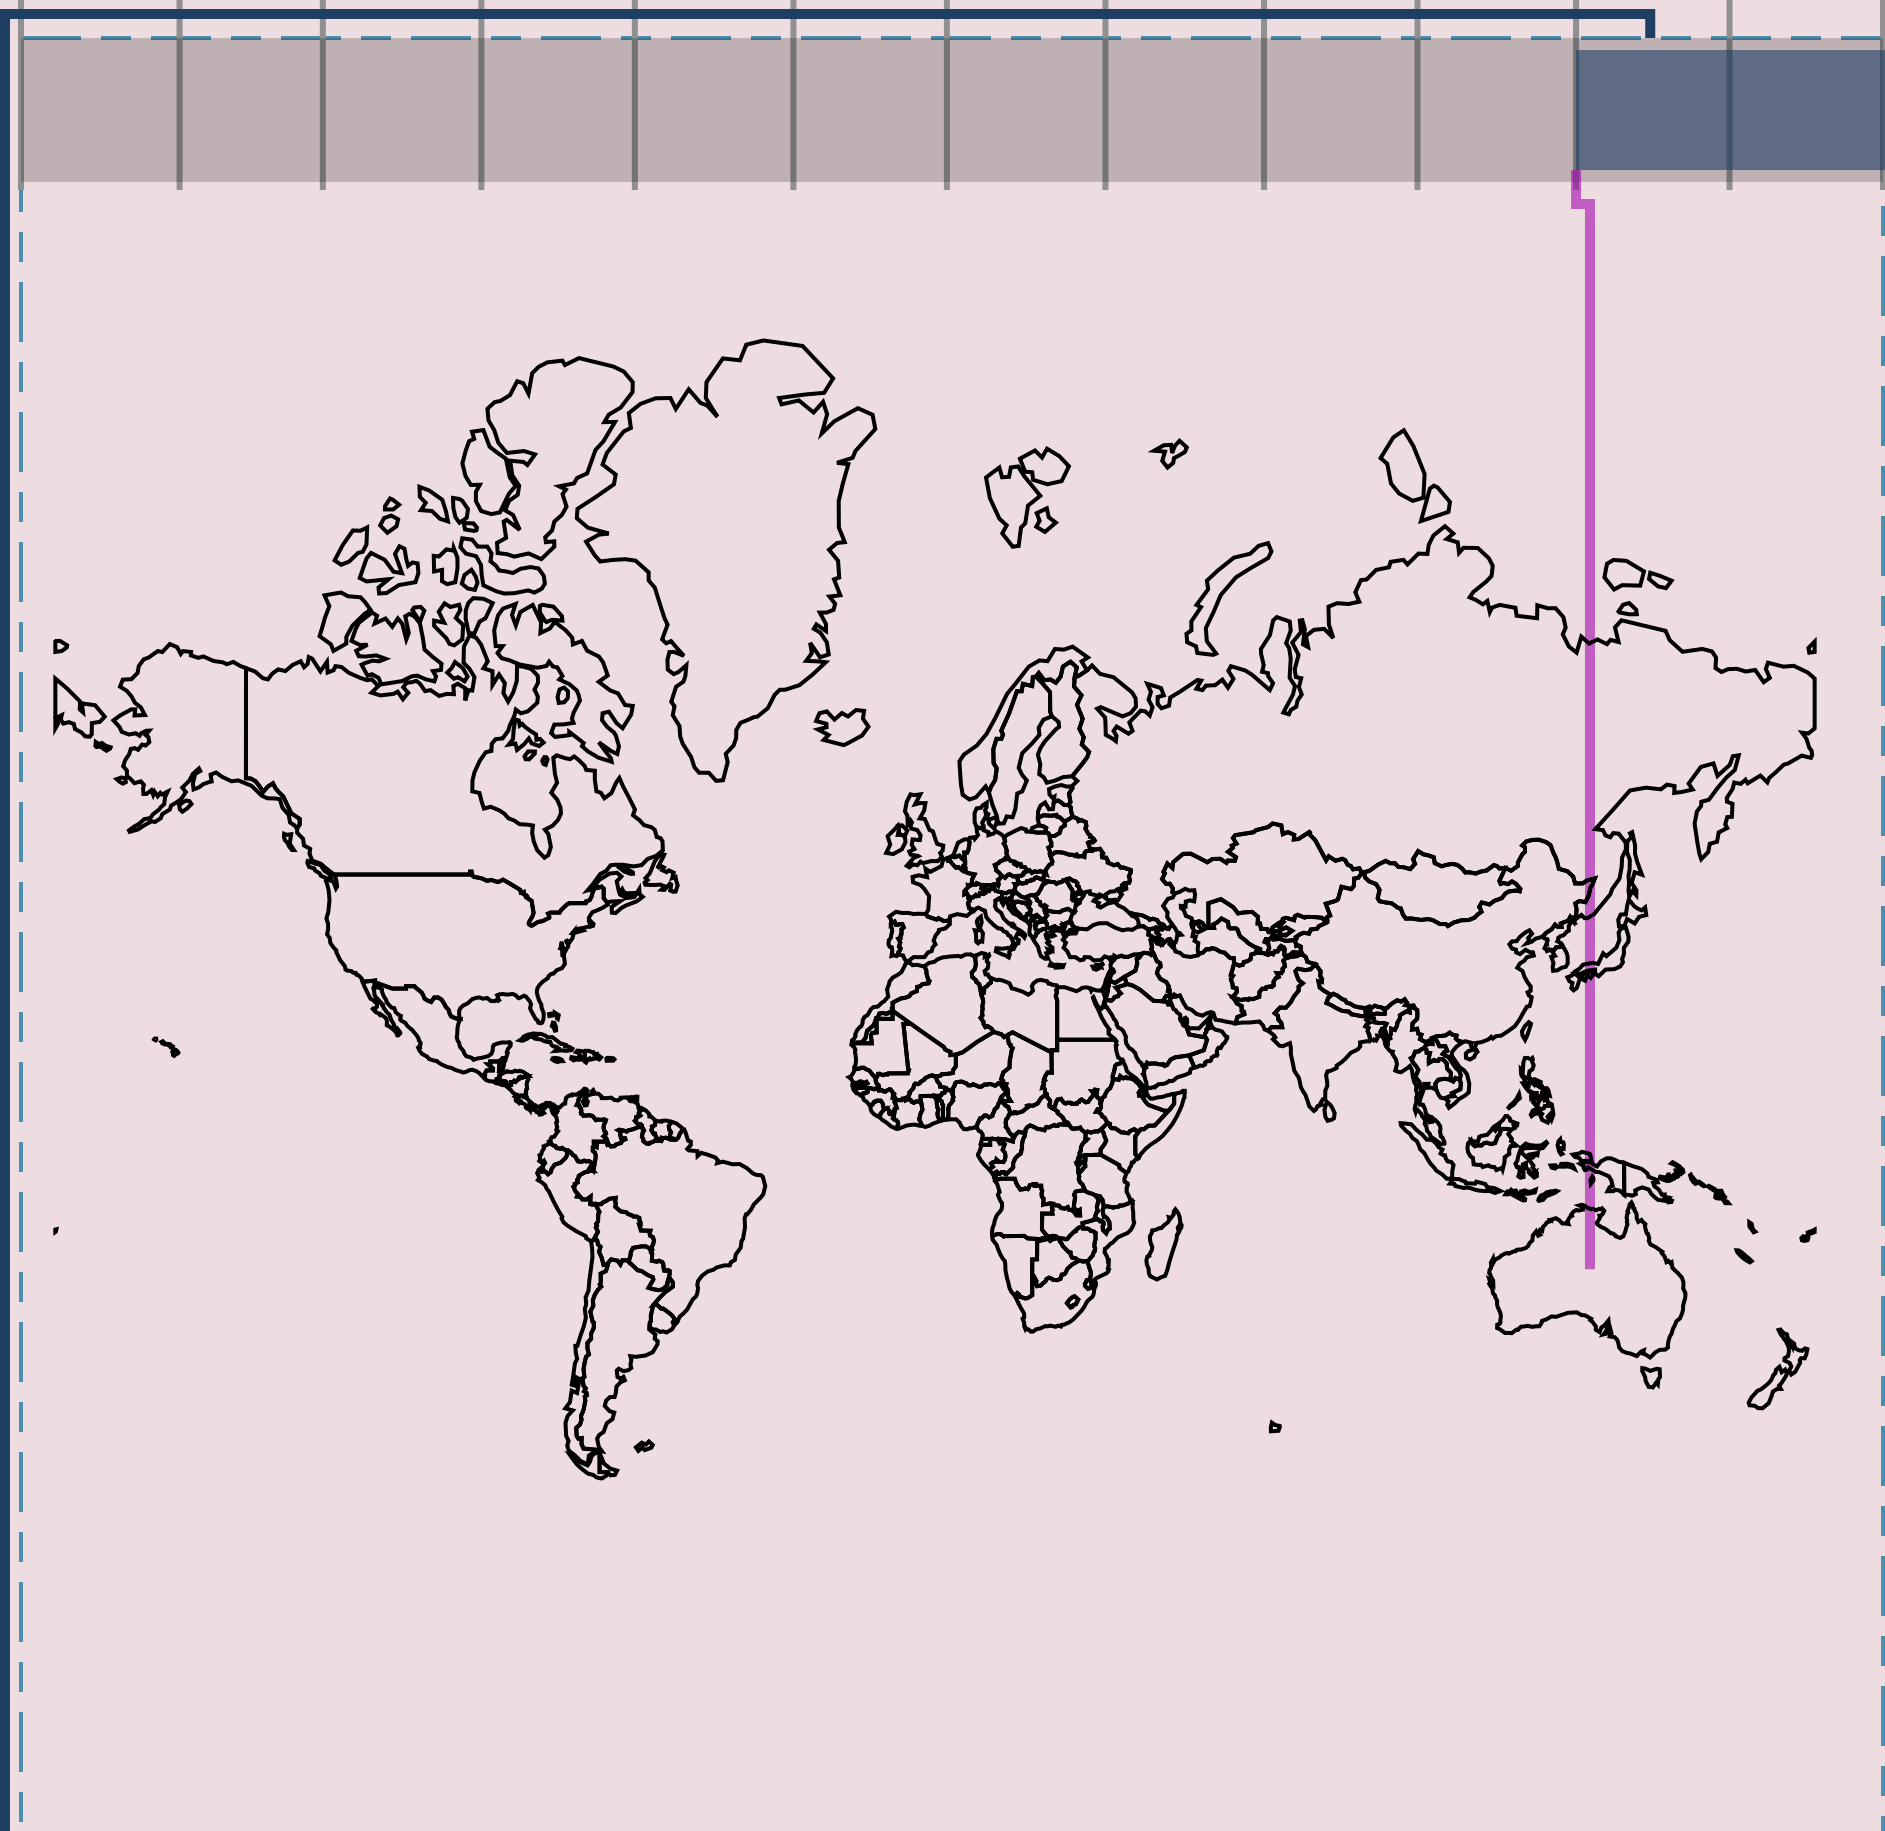

The Ashes Cricket Series 2025

Click on website and map at bottom. For all events visit gbud.in/w7f

Months

J

F

M

A

M

J

J

A

S

O

N

D

Sports

The Ashes Cricket Series

Cricket

Australia

Sat, 1 Nov to Wed, 31 Dec

<https://en.wikipedia.org/...>

Open Street Map

Google Map

<< Nov >>

Su	M	T	W	T	F	Sa
						1
2	3	4	5	6	7	8
9	10	11	12	13	14	15
16	17	18	19	20	21	22
23	24	25	26	27	28	29
30						

<https://gbud.in/w7f>